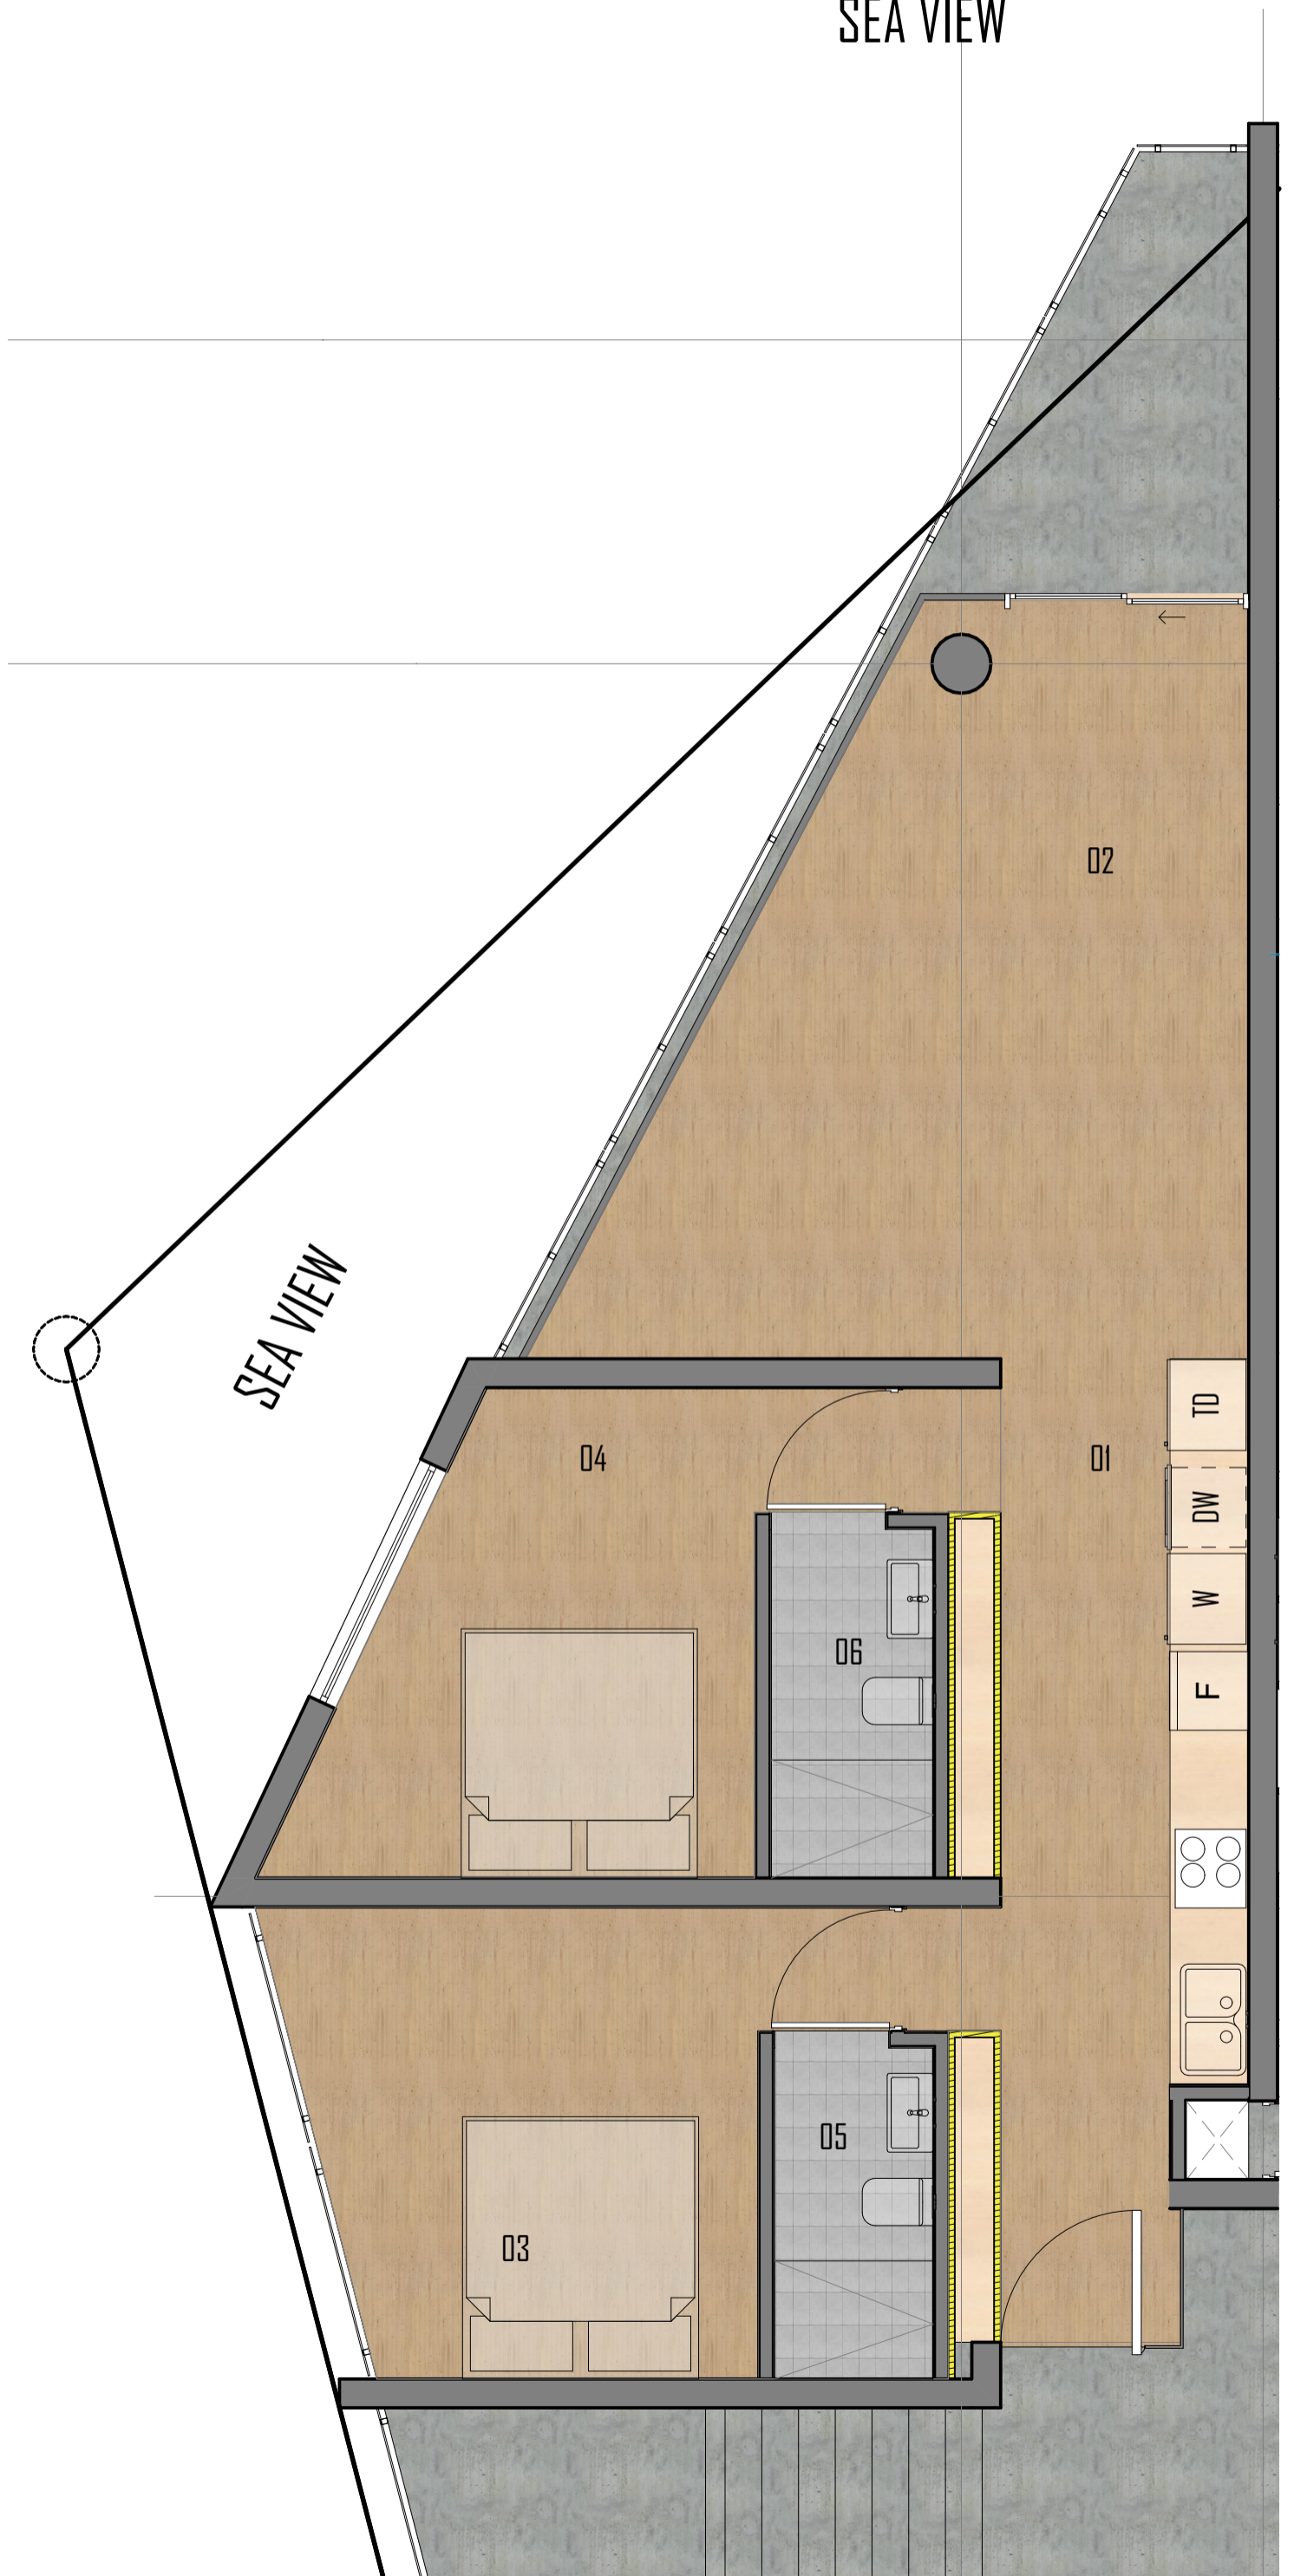

SEA VIEW

UNIT  
TYPE B

UNIT 1 FF/ 17 2ND/ 33 3RD /49 4TH

LEGEND:

-  STRUCTURE
-  TIMBER

UNIT B		
	ROOMS	AREA
01	KITCHEN	14.72
02	LOUNGE	23.08
03	BEDROOM 1	13.82
04	BEDROOM 2	11.88
05	EN-SUITE	3.16
06	EN SUITE	3.39
		70.05 m <sup>2</sup>