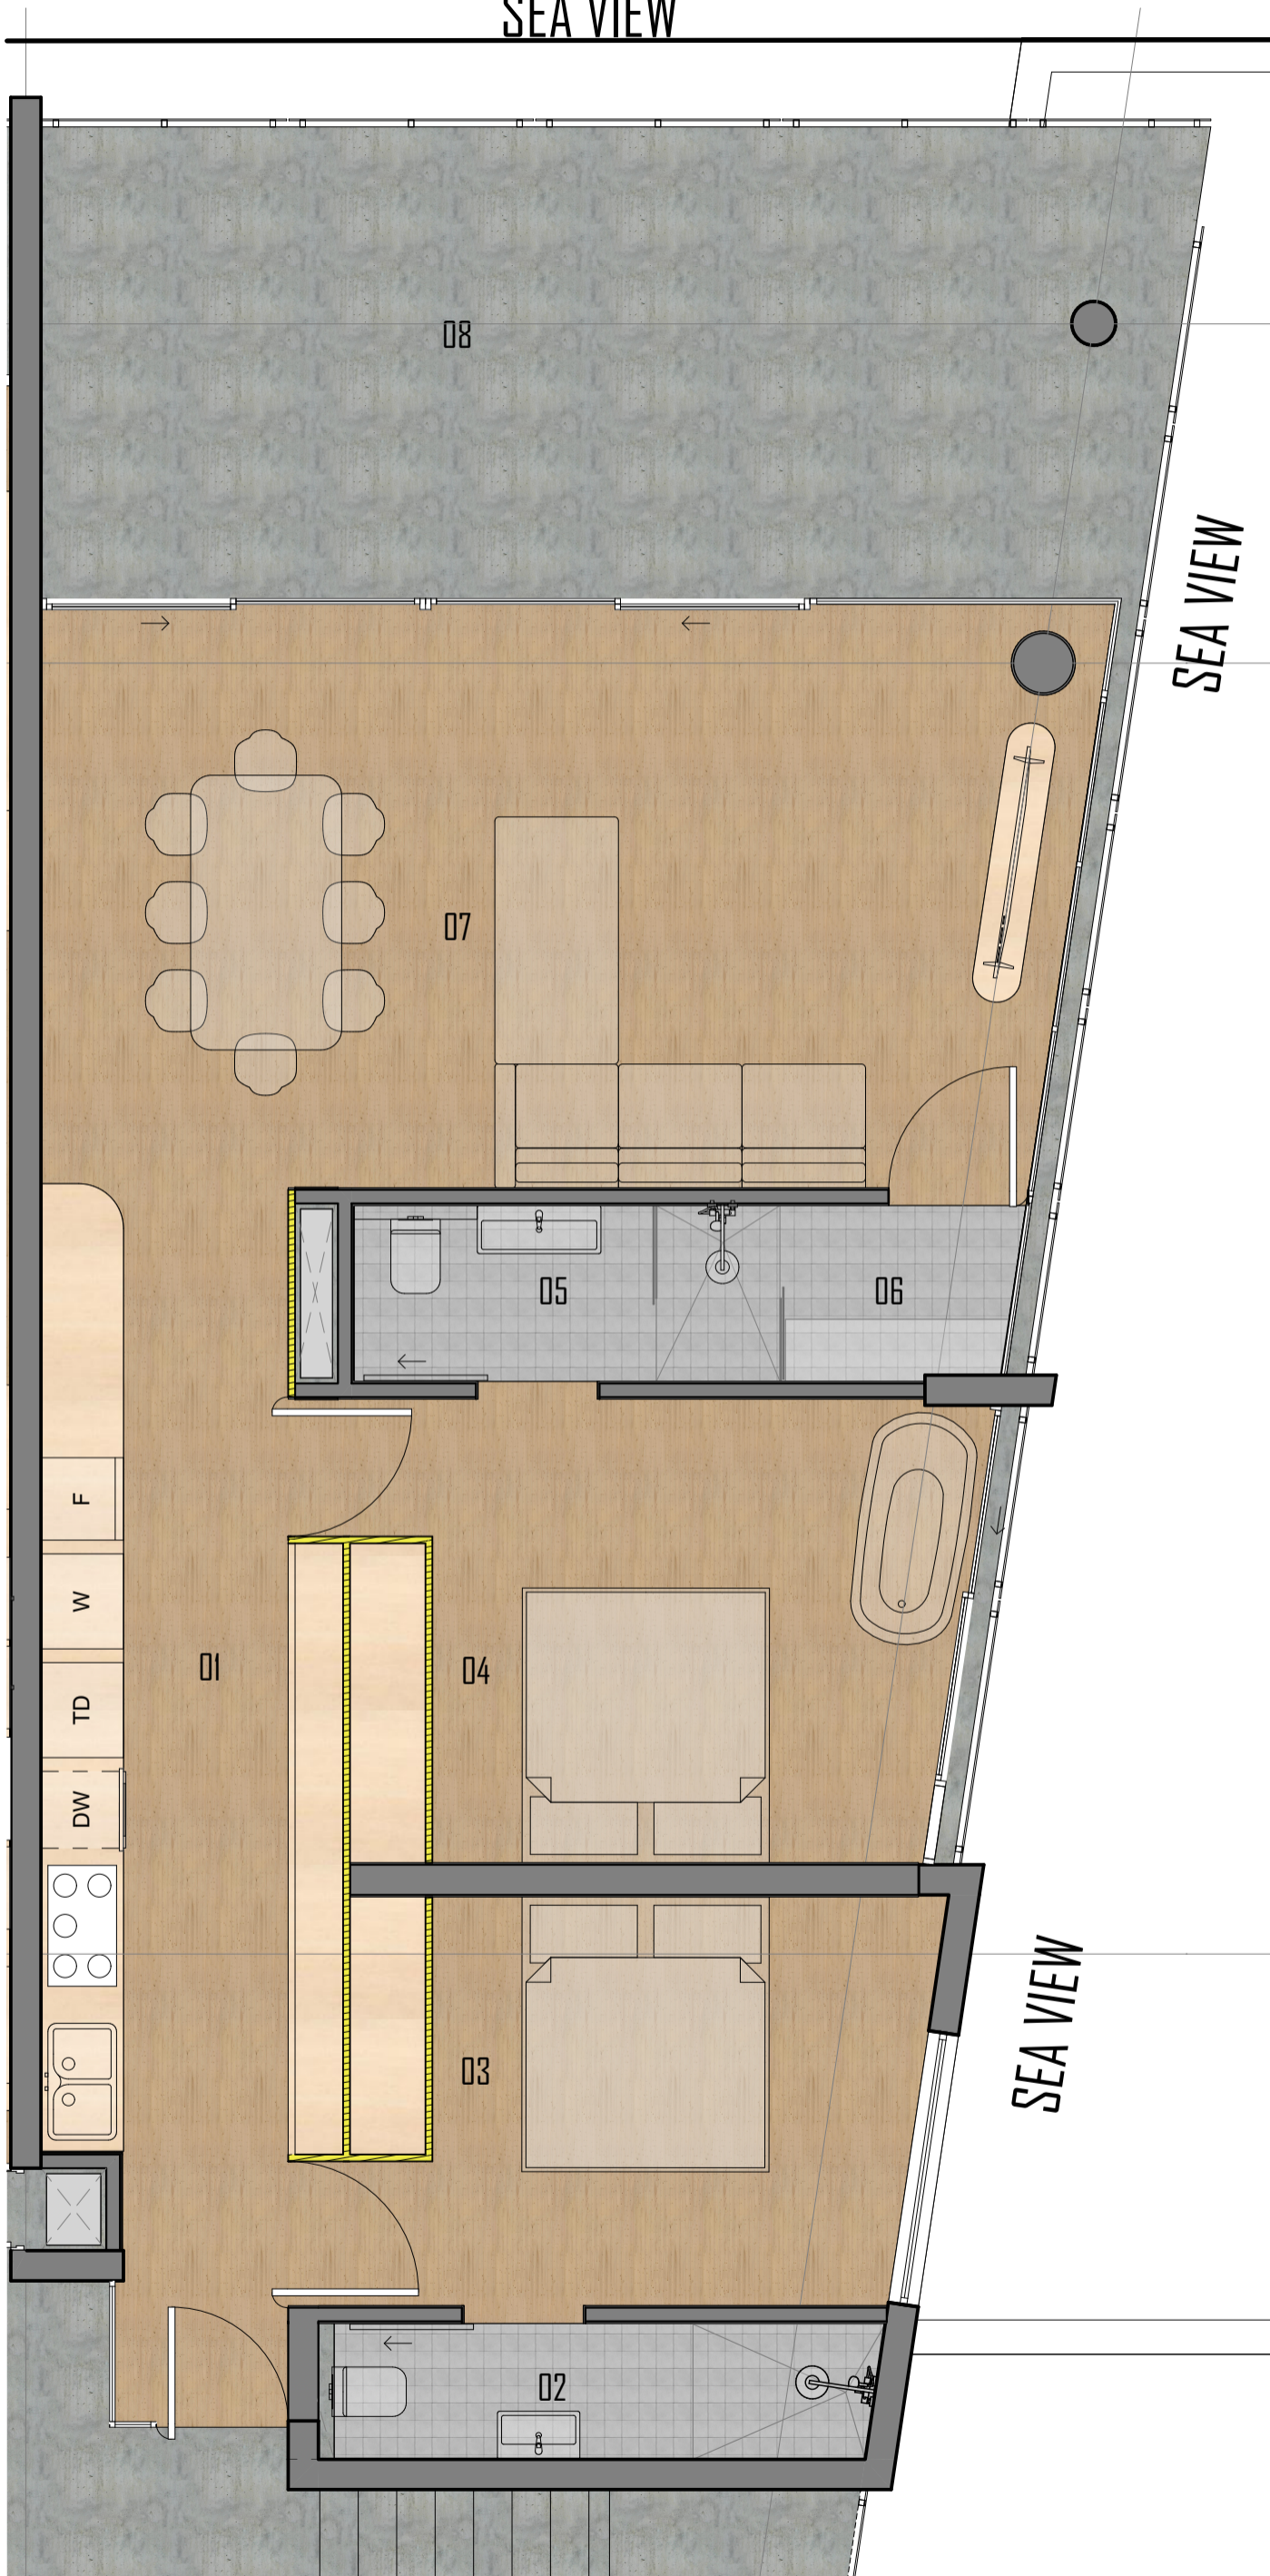

SEA VIEW

SEA VIEW

SEA VIEW

UNIT  
TYPE C

UNIT: 16, 32, 48, 57

LEGEND:

- STRUCTURE
- TIMBER

UNIT C		
	ROOMS	AREA
01	KITCHEN	16
02	EN-SUITE	4
03	BEDROOM 1	11
04	BEDROOM 2	14
05	EN-SUITE	4
06	SAUNA	2
07	LOUNGE/DINNING	32
08	BALCONY	29
		112 m <sup>2</sup>